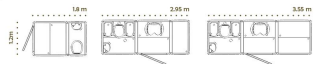

Complete Toilet Module