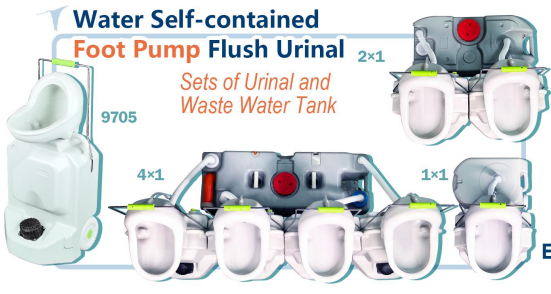

DIAG line Series

330mm

Equal area but larger space design

Portable Flush Toilets

Full bowl coverage flush with 75ml water
Bearing limited 200kgs
Drop-resistant
Optional Electric Flush System

Sink for Portable Toilet
overall stored, rotatable
7707